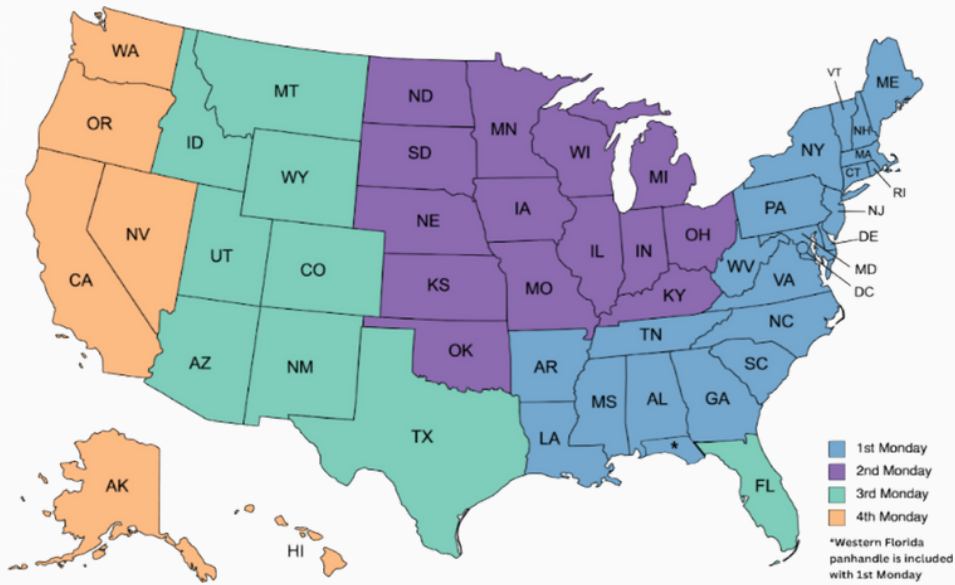

2024 GIFT DELIVERY CALENDAR

Use the map below to determine when your gifts will release into your account for review.

Gifts are released by area on the 1st, 2nd, 3rd, and 4th Monday of each month. They are automatically delivered to recipients 48 hours later.

JANUARY						
S	M	T	W	T	F	S
	1	2	3	4	5	6
7	8	9	10	11	12	13
14	15	16	17	18	19	20
21	22	23	24	25	26	27
28	29	30	31			

FEBRUARY						
S	M	T	W	T	F	S
				1	2	3
4	5	6	7	8	9	10
11	12	13	14	15	16	17
18	19	20	21	22	23	24
25	26	27	28	29		