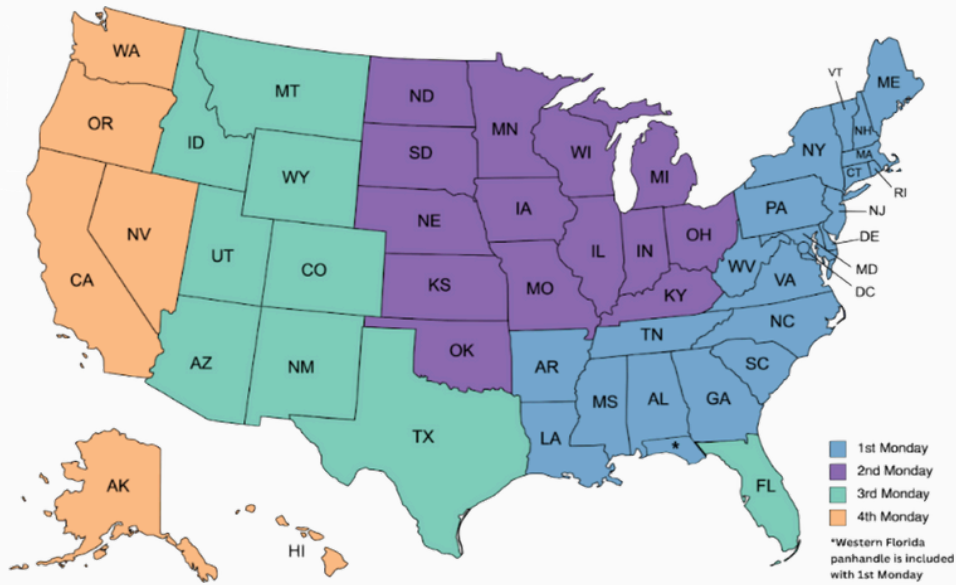

2025 GIFT DELIVERY CALENDAR

Use the map below to determine when your gifts will release into your account for review.

Gifts are released by area on the 1st, 2nd, 3rd, and 4th Monday of each month. They are automatically delivered to recipients 48 hours later.

JANUARY						
S	M	T	W	T	F	S
			1	2	3	4
5	6	7	8	9	10	11
12	13	14	15	16	17	18
19	20	21	22	23	24	25
26	27	28	29	30	31	

FEBRUARY						
S	M	T	W	T	F	S
						1
2	3	4	5	6	7	8
9	10	11	12	13	14	15
16	17	18	19	20	21	22
23	24	25	26	27	28	