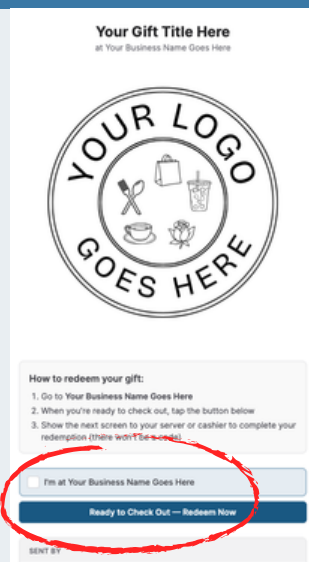

You're featured as the Local Gift!

Here are the details of the gift and how to redeem it.

The gift is redeemed on the recipient's phone
Follow these easy steps to redeem a gift:

1 Tap "Use Now"

2 Check the Box then Tap "Ready to Check Out"

3 Tap "Yes, Approve"

4 Gift Is Redeemed

- ★ If you have any difficulties or are unsure if a redemption was redeemed, **please honor the gift regardless**, email us at info@joinlolo.com, and we'll credit your account.
- ★ Every time you tap "Yes, Approve" LoLo logs a redemption on your account.
- ★ **Questions?** Email us: info@joinlolo.com or Call us: 828-214-5606