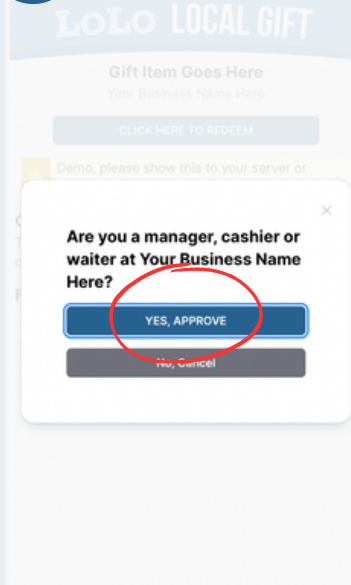

3 Tap "Yes, Approve"