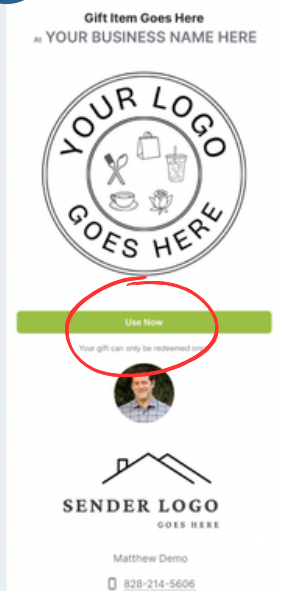

You're featured as the Local Gift!

Here are the details of the gift and how to redeem it.

The gift is redeemed on the recipient's phone
Follow these easy steps to redeem a gift:

1 Tap "Use Now"

2 Check the Box then Tap "Ready to Check Out"

3 Tap "Yes, Approve"

4 Gift Is Redeemed

- ★ If you have any difficulties or are unsure if a redemption was redeemed, **please honor the gift regardless**, email us at info@joinlolo.com, and we'll credit your account.
- ★ Every time you tap "Yes, Approve" LoLo logs a redemption on your account.
- ★ **Questions?** Email us: info@joinlolo.com or Call us: 828-214-5606